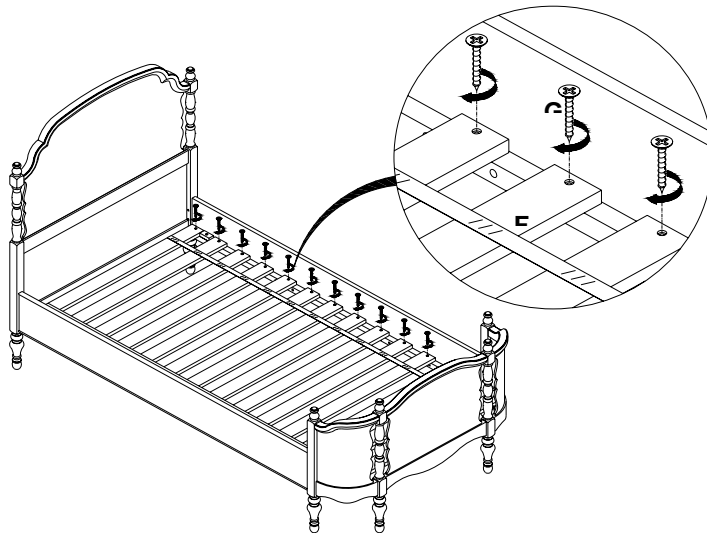

Figure 3

4) Periodically tighten all connections.

CARE INSTRUCTIONS:

- Clean periodically using a soft dry or slightly damp cloth.
- To protect the finish always avoid the use of chemical and abrasive cleansers.

Thank you for your purchase
stores | catalog | www.potterybarnkids.com
USA 1.800.290.8181