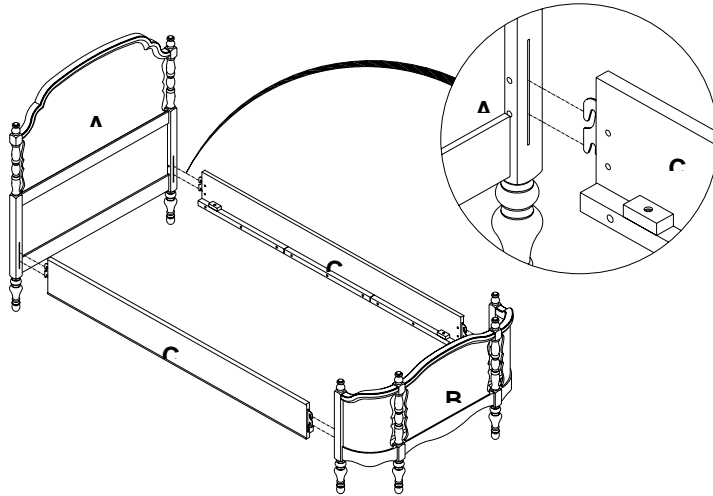

PARTS INCLUDED (Box #1):

(A) Headboard - 1pc

PARTS INCLUDED (Box #2):

(B) Footboard - 1pc

PARTS INCLUDED (Box #3):

(C) Siderail - 2pcs

(D) Legs - 6pcs

(E) Finials - 6pcs

(F) Slat roll - 1set

HARDWARE ENCLOSED (Box #3):

(G) Phillips Head Screw #8x25mm - 26pcs

TOOLS REQUIRED:

Phillips head screwdriver (not included)

ASSEMBLY INSTRUCTIONS:

1) Attach the legs (D) and finials (E) to the headboard (A) and footboard (B) as shown in Figure 1.

2) Attach the siderails (C) to the headboard and footboard by inserting the hooked ends into the corresponding slots. Ensure that the connections are secure, as shown in Figure 2.

Figure 2

3) Lay slat roll in place onto the inner ledges of the siderails. Attach slats by inserting the Phillips screws (G) through the pre-drilled end holes and tightening with Phillips screwdriver (not included), as shown in Figure 3.