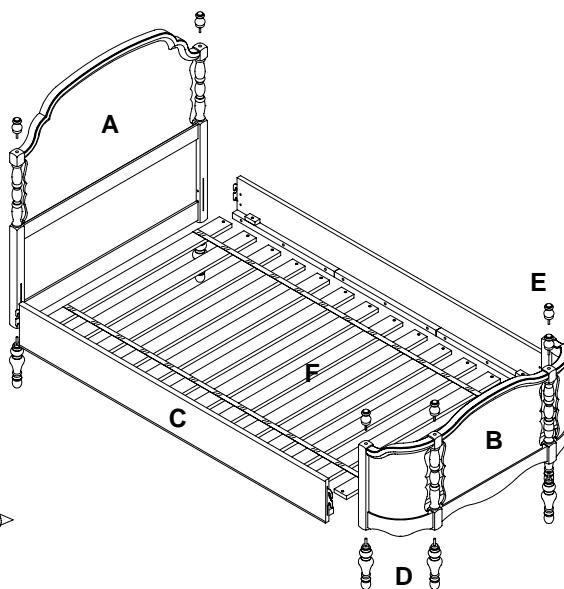

pottery barn kids

OLIVIA TWIN / FULL BED

PRE-ASSEMBLY:

- For safety and ease, assembly by two adults is recommended.
- Remove all parts and hardware from the box and lay out on a clean, carpeted, or scratch-free work surface. Use care as some parts or hardware may have sharp points or edges.
- Do not dispose of any contents until assembly is completed to avoid accidentally discarding small parts or hardware.
- Use the parts and hardware lists to identify and separate each of the pieces included.
- Read all instructions before beginning assembly. The illustrations provided allow for easier assembly when used in conjunction with the assembly instructions.
- If using power tools to aid in assembly, please use caution. Power tools can damage hardware or split wood.

PARTS INCLUDED (Box #1):

(A) Headboard - 1pc

PARTS INCLUDED (Box #2):

(B) Footboard - 1pc

PARTS INCLUDED (Box #3):

(C) Siderail - 2pcs

(D) Legs - 6pcs

(E) Finials - 6pcs

(F) Slat roll - 1set

HARDWARE ENCLOSED (Box #3):

(G) Phillips Head Screw #8x25mm - 26pcs

TOOLS REQUIRED:

Phillips head screwdriver (not included)

ASSEMBLY INSTRUCTIONS:

1) Attach the legs (D) and finials (E) to the headboard (A) and footboard (B) as shown in Figure 1.

2) Attach the siderails (C) to the headboard and footboard by inserting the hooked ends into the corresponding slots. Ensure that the connections are secure, as shown in Figure 2.

Figure 2

3) Lay slat roll in place onto the inner ledges of the siderails. Attach slats by inserting the Phillips screws (G) through the pre-drilled end holes and tightening with Phillips screwdriver (not included), as shown in Figure 3.