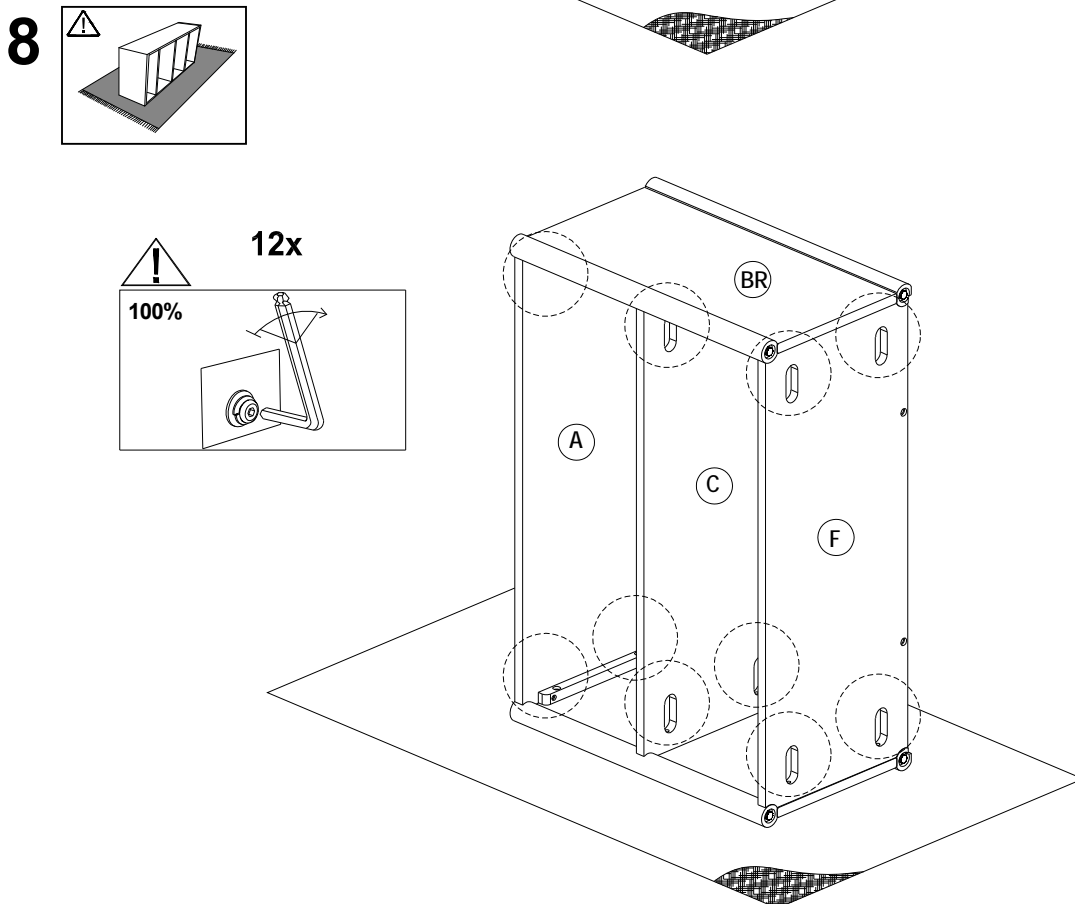

X2

NOT INCLUDED / NON INCLUS / NO INCLUIDAS

1/4" x 55mm
8x

1/4" x 45mm
2x

1/4" x 30mm
8x

#8 x 15mm
32x

4x30x110mm
1x

5/32" x 15mm
4x

Bracket L40mm
2x

Bracket L50mm
2x

- Anti-tip kit
- Dispositif anti-basculement
- Kit anti-volcada

9

10

AVERY - CUBBIES

(Sold separately)
(Vendu séparément)
(Se vende por separado)

AVERY - 2 SHELF W BINS