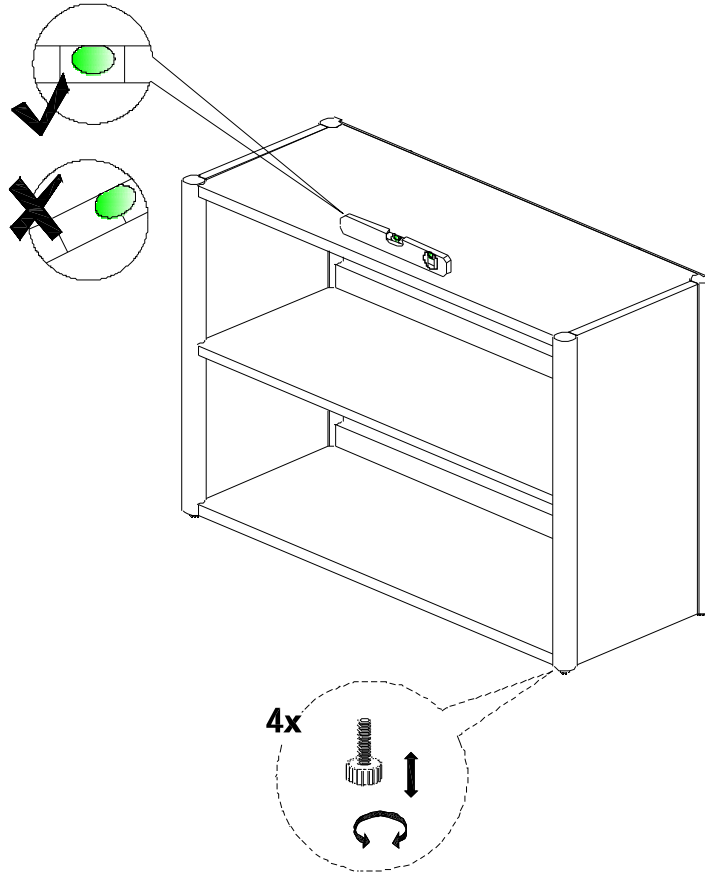

Bracket L40mm
2x

Bracket L50mm
2x

- Anti-tip kit
- Dispositif anti-basculement
- Kit anti-volcada

9

10

AVERY - CUBBIES

(Sold separately)
(Vendu séparément)
(Se vende por separado)

AVERY - 2 SHELF W BINS