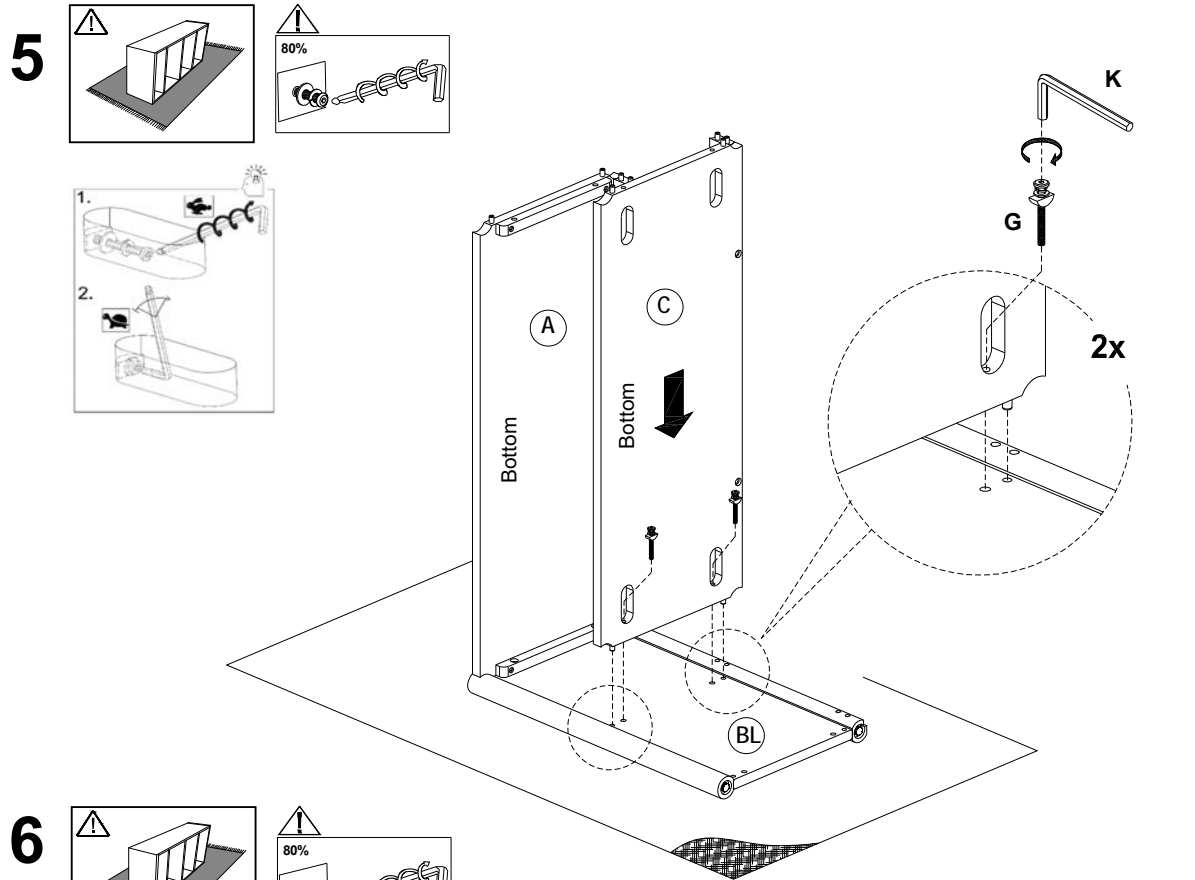

Bracket L40mm
2x

Bracket L50mm
2x

- Anti-tip kit
- Dispositif anti-basculement
- Kit anti-volcada

9

10

AVERY - CUBBIES

(Sold separately)
(Vendu séparément)
(Se vende por separado)

AVERY - 2 SHELF W BINS