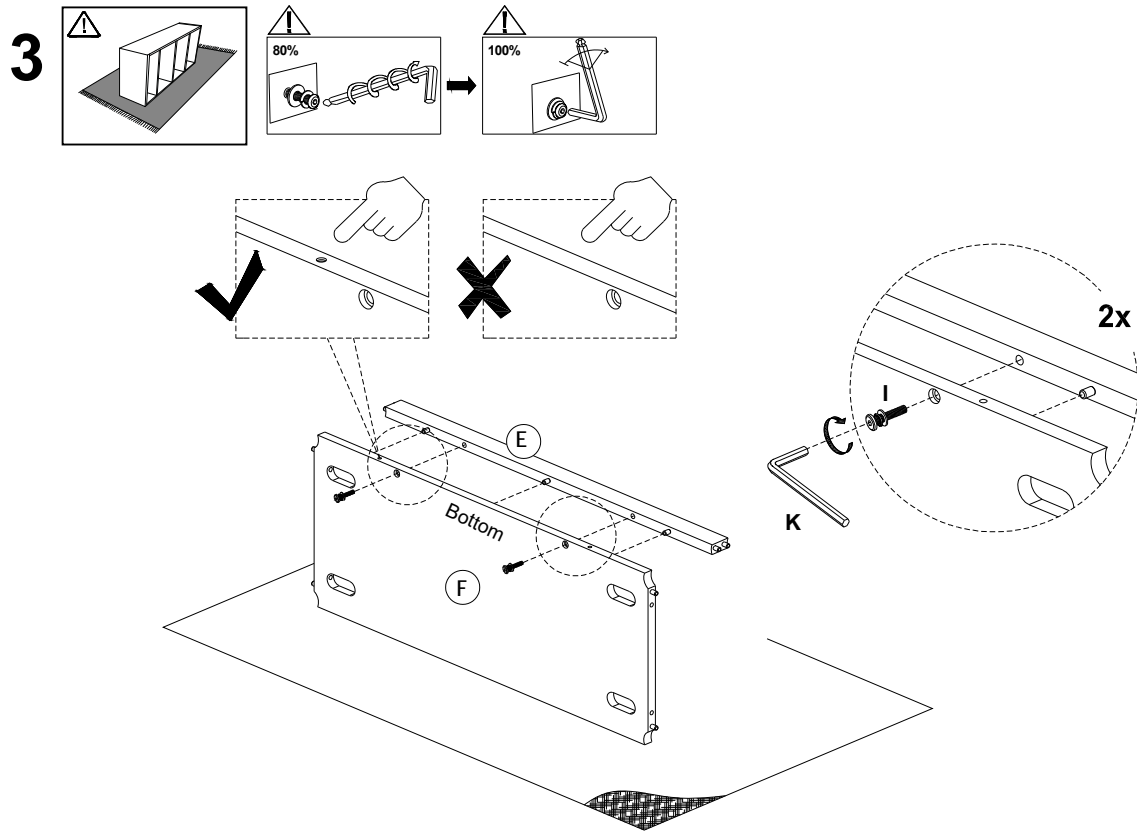

X2

NOT INCLUDED / NON INCLUS / NO INCLUIDAS

1/4" x 55mm
8x

1/4" x 45mm
2x

1/4" x 30mm
8x

#8 x 15mm
32x

4x30x110mm
1x

5/32" x 15mm
4x

Bracket L40mm
2x

Bracket L50mm
2x

- Anti-tip kit
- Dispositif anti-basculement
- Kit anti-volcada

9

10

AVERY - CUBBIES

(Sold separately)
(Vendu séparément)
(Se vende por separado)

AVERY - 2 SHELF W BINS