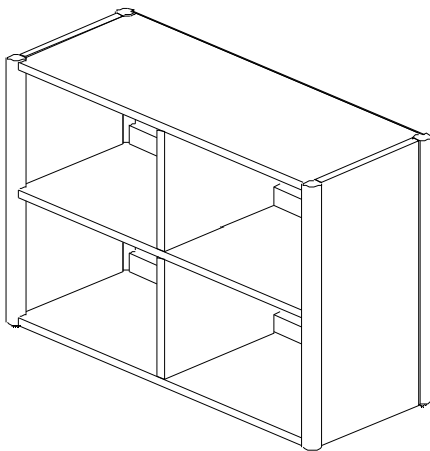

X2

NOT INCLUDED / NON INCLUS / NO INCLUIDAS

1/4" x 55mm
8x

1/4" x 45mm
2x

1/4" x 30mm
8x

#8 x 15mm
32x

4x30x110mm
1x

5/32" x 15mm
4x

Bracket L40mm
2x

Bracket L50mm
2x

- Anti-tip kit
- Dispositif anti-basculement
- Kit anti-volcada

9

10

AVERY - CUBBIES

(Sold separately)
(Vendu séparément)
(Se vende por separado)

AVERY - 2 SHELF W BINS