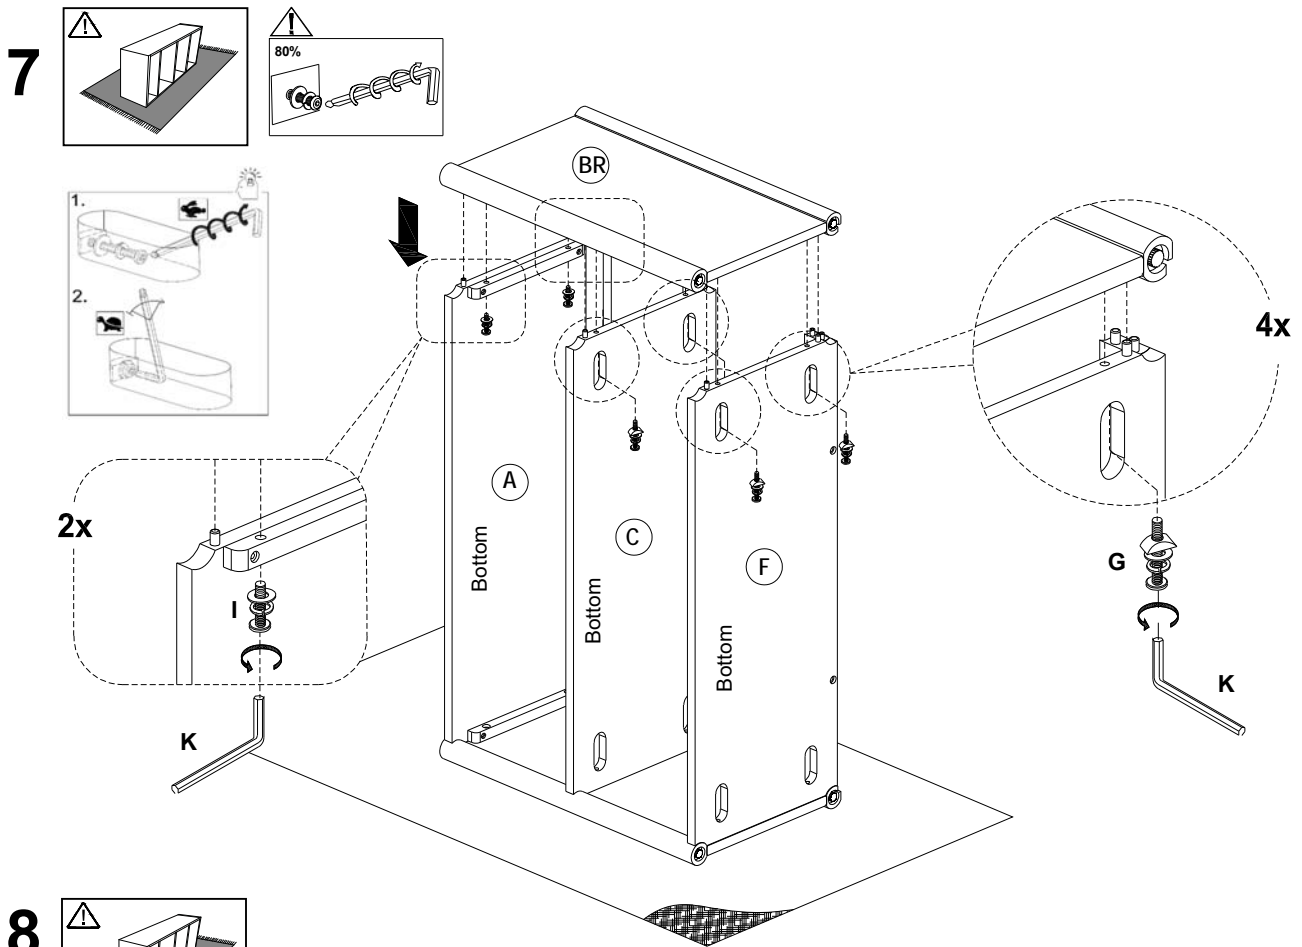

X2

NOT INCLUDED / NON INCLUS / NO INCLUIDAS

1/4" x 55mm
8x

1/4" x 45mm
2x

1/4" x 30mm
8x

#8 x 15mm
32x

4x30x110mm
1x

5/32" x 15mm
4x

Bracket L40mm
2x

Bracket L50mm
2x

- Anti-tip kit
- Dispositif anti-basculement
- Kit anti-volcada

9

10

AVERY - CUBBIES

(Sold separately)
(Vendu séparément)
(Se vende por separado)

AVERY - 2 SHELF W BINS