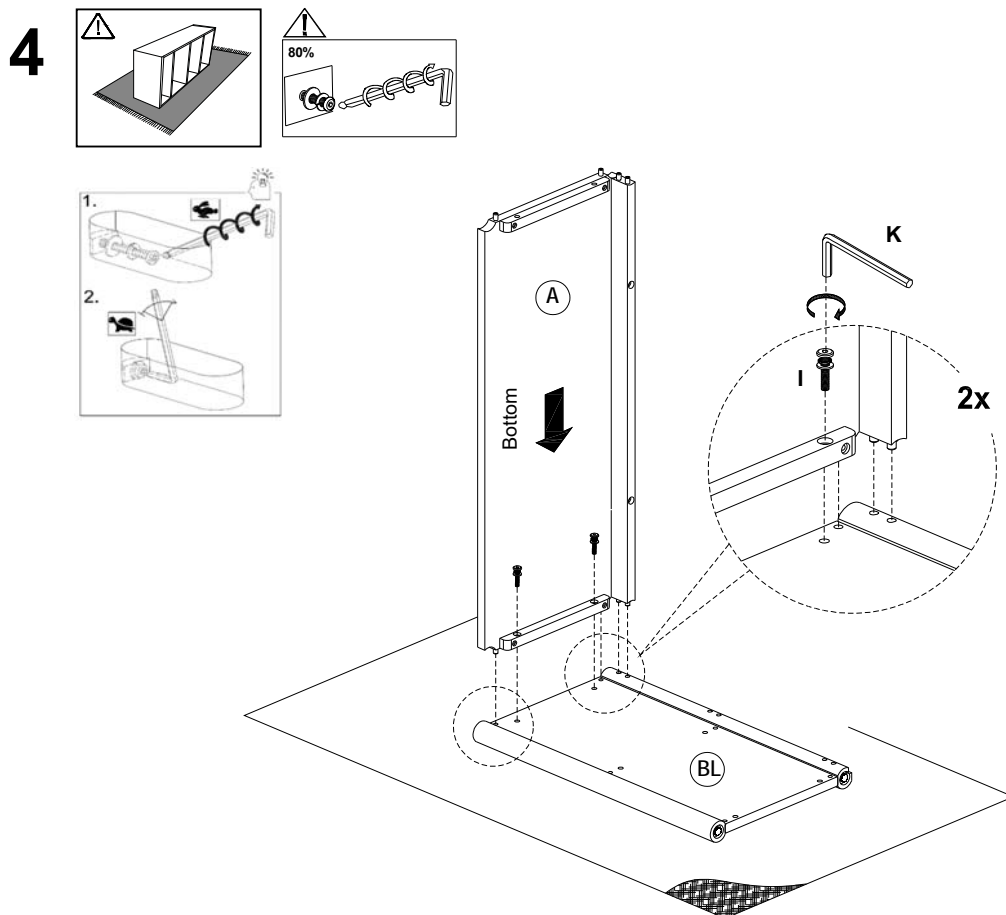

Bracket L40mm
2x

Bracket L50mm
2x

- Anti-tip kit
- Dispositif anti-basculement
- Kit anti-volcada

9

10

AVERY - CUBBIES

(Sold separately)
(Vendu séparément)
(Se vende por separado)

AVERY - 2 SHELF W BINS