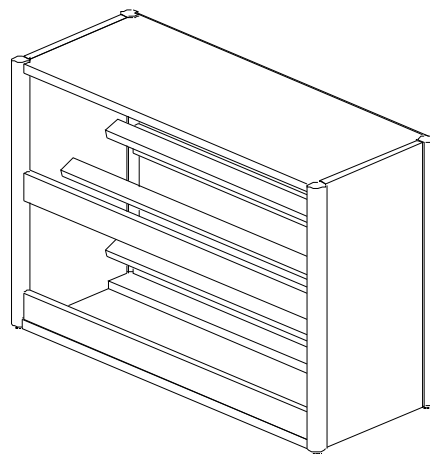

Bracket L40mm
2x

Bracket L50mm
2x

- Anti-tip kit
- Dispositif anti-basculement
- Kit anti-volcada

9

10

AVERY - CUBBIES

(Sold separately)
(Vendu séparément)
(Se vende por separado)

AVERY - 2 SHELF W BINS