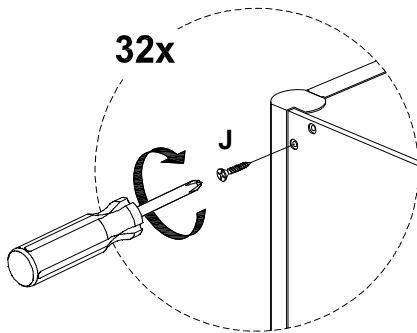

X2

NOT INCLUDED / NON INCLUS / NO INCLUIDAS

1/4" x 55mm
8x

1/4" x 45mm
2x

1/4" x 30mm
8x

#8 x 15mm
32x

4x30x110mm
1x

5/32" x 15mm
4x

Bracket L40mm
2x

Bracket L50mm
2x

- Anti-tip kit
- Dispositif anti-basculement
- Kit anti-volcada

9

10

AVERY - CUBBIES

(Sold separately)
(Vendu séparément)
(Se vende por separado)

AVERY - 2 SHELF W BINS