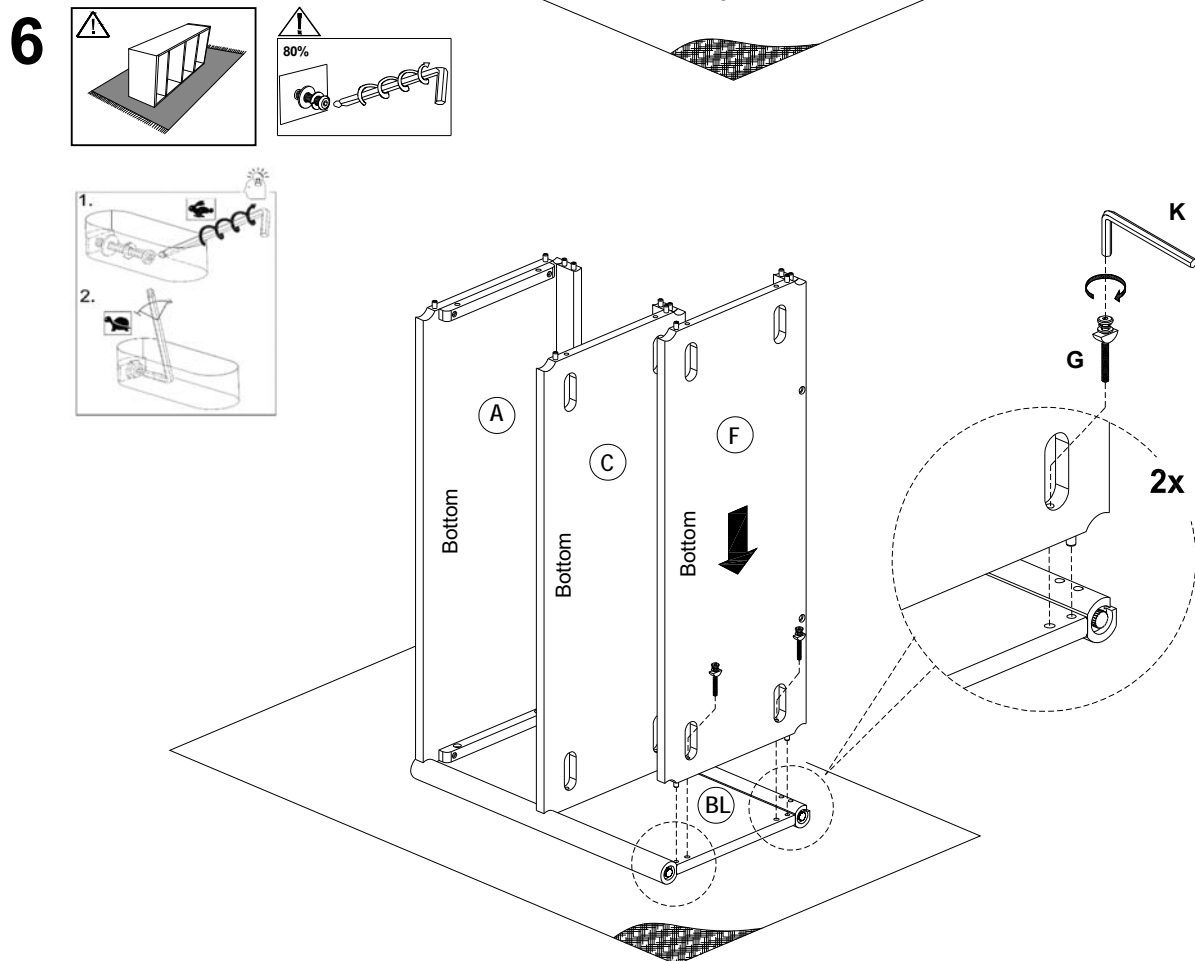

X2

NOT INCLUDED / NON INCLUS / NO INCLUIDAS

1/4" x 55mm
8x

1/4" x 45mm
2x

1/4" x 30mm
8x

#8 x 15mm
32x

4x30x110mm
1x

5/32" x 15mm
4x

Bracket L40mm
2x

Bracket L50mm
2x

- Anti-tip kit
- Dispositif anti-basculement
- Kit anti-volcada

9

10

AVERY - CUBBIES

(Sold separately)
(Vendu séparément)
(Se vende por separado)

AVERY - 2 SHELF W BINS