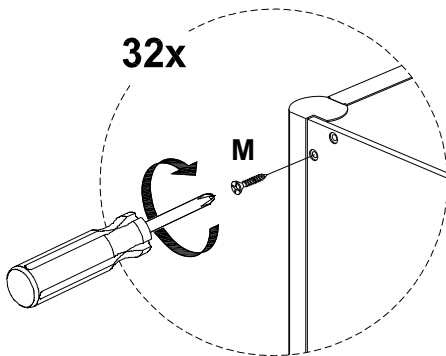

X2

NOT INCLUDED / NON INCLUS / NO INCLUIDAS

J
 1/4"x55mm
 8x

K
 1/4"x45mm
 2x

L
 1/4"x30mm
 6x

M
 #8 x 15mm
 32x

N
 4x30x110mm
 1x

O
 5/32"x15mm
 4x

P
 Bracket L40mm
 2x

Q
 Bracket L40mm
 2x

R
 - Anti-tip kit
 - Dispositif anti-basculement
 - Kit anti-volcada

10

4x

AVERY - CUBBIES

(Sold separately)
(Vendu séparément)
(Se vende por separado)

AVERY - 2 SHELF